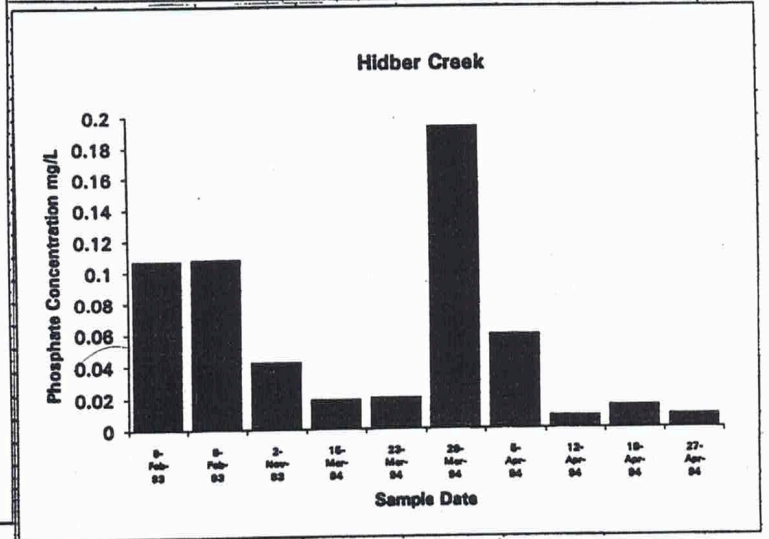

Tyhee Lake Creeks Phosphate Concentration 8 Feb '93 to 27 Apr '94

0.015 Ideal Phosphate Level

Phosphate Concentration in Creeks 1994