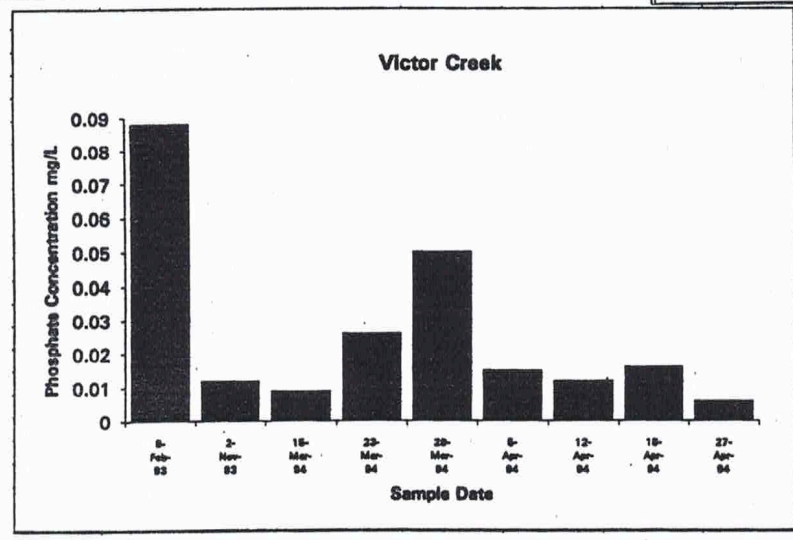

Tyhee Lake Creeks Phosphate Concentration 8 Feb '93 to 27 Apr '94

0.015 Ideal Phosphate Level

Phosphate Concentration in Creeks 1994