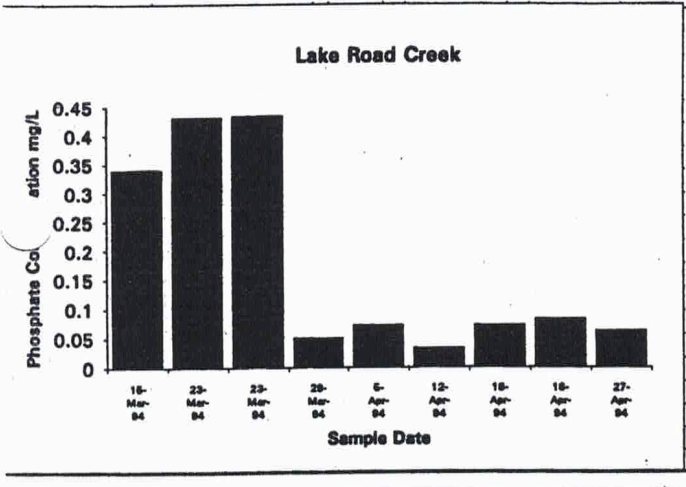

Tyhee Lake Creeks Phosphate Concentration 8 Feb '93 to 27 Apr '94

0.015 Ideal Phosphate Level

Phosphate Concentration in Creeks 1994