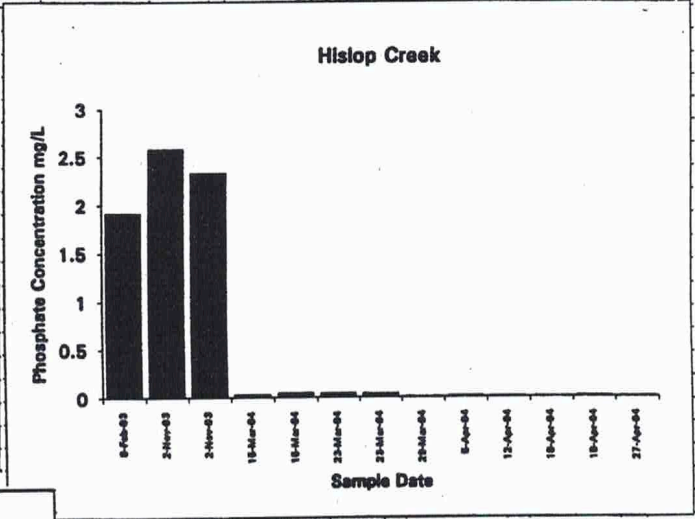

Tyhee Lake Creeks Phosphate Concentration 8 Feb '93 to 27 Apr '94

0.015 Ideal Phosphate Level

Phosphate Concentration in Creeks 1994