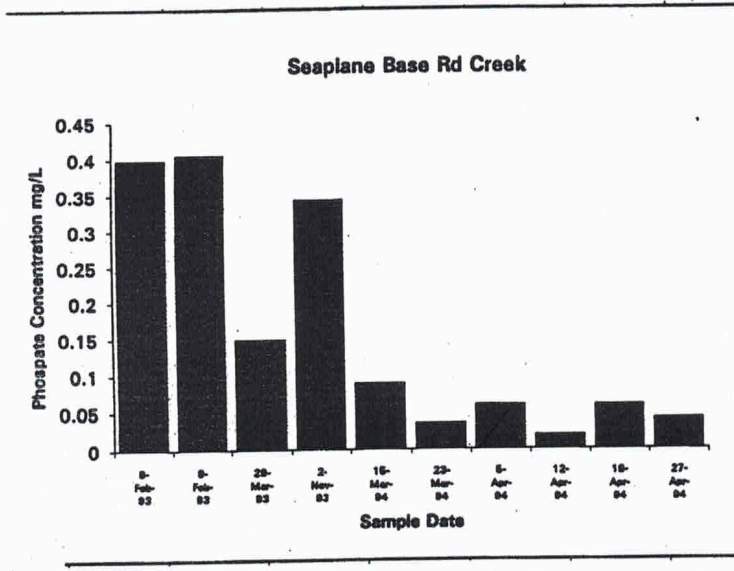

Tyhee Lake Creeks Phosphate Concentration 8 Feb '93 to 27 Apr '94

0.015 Ideal Phosphate Level

Phosphate Concentration in Creeks 1994