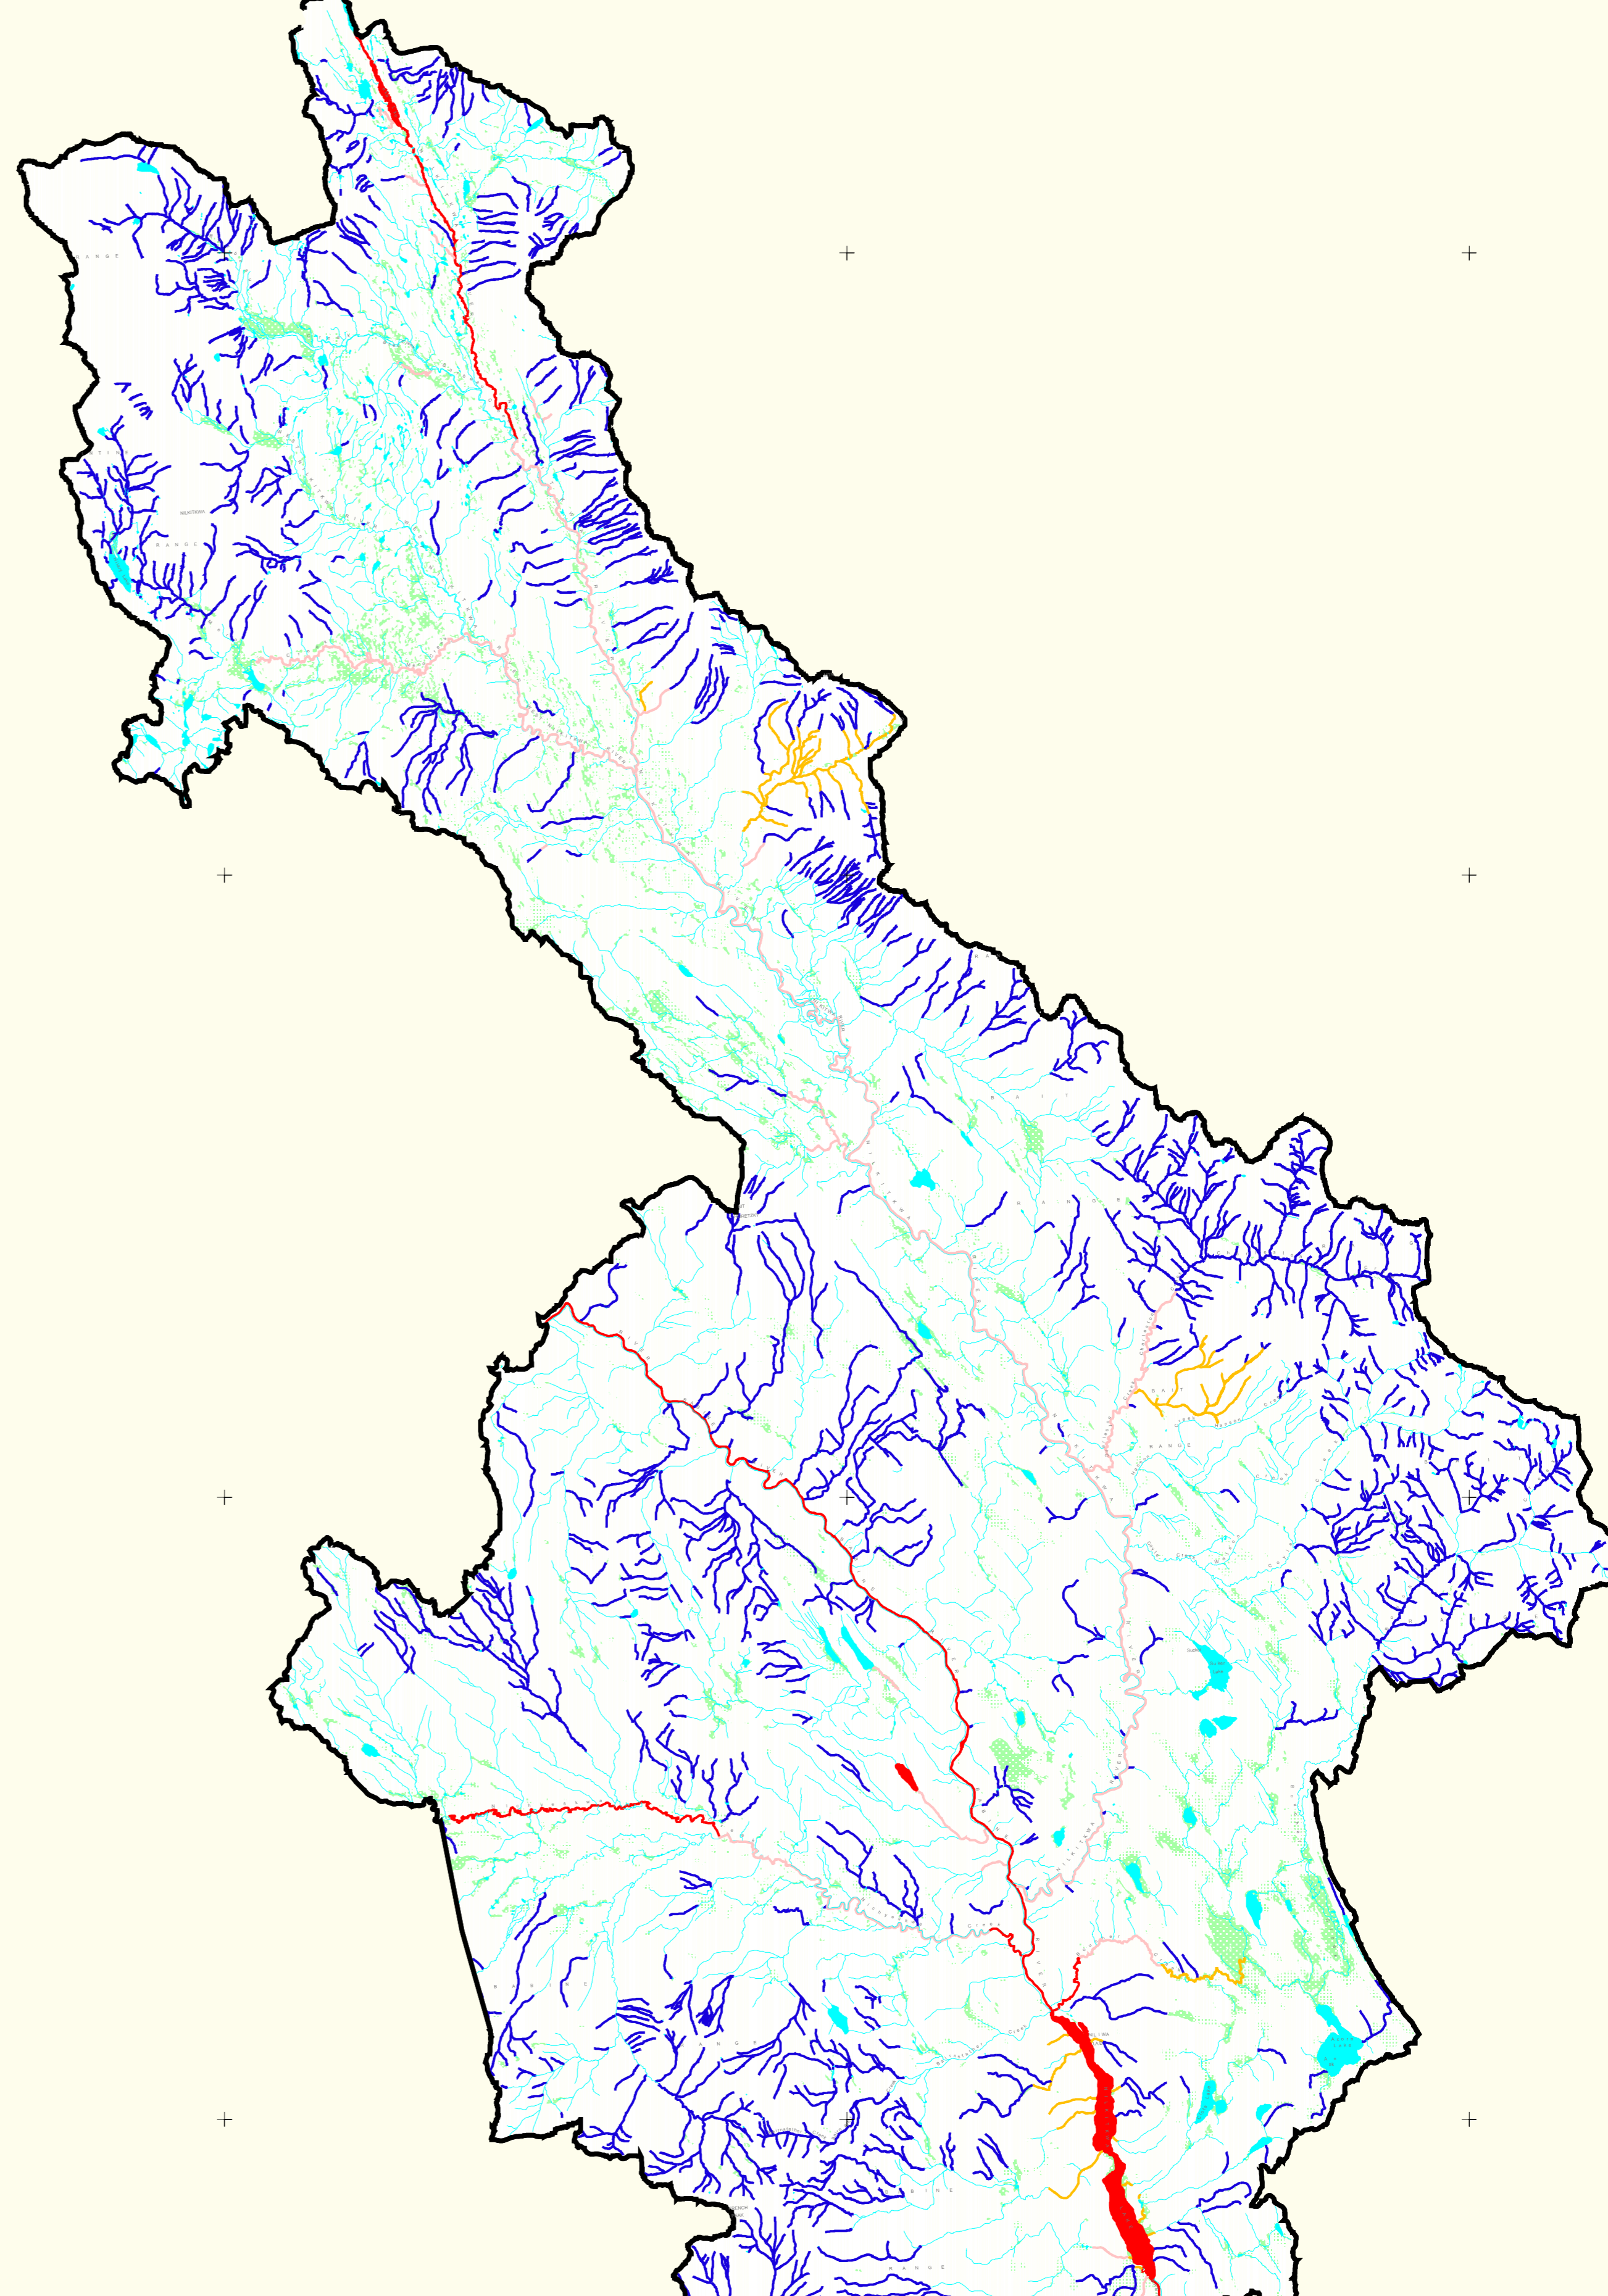

Bulkley TSA Critical Fish-Stream Reach Inventory

Ranking Overview Map

Projection: UTM Zone 9
Datum: NAD83
Basemap: Digital 1:20,000 TRIM1 layer

Date: May 22, 2007
Map # 3787/Presentation/Bulk-1
By: ML

Prepared for:

Produced by:

Legend

Reach Ranking

- = unknown (no or insufficient data)
- = known critical
- = known high
- = possibly critical/high (unsampled or sampled reaches)
- = likely not critical or high (based on gradient, barriers)

Lake Ranking

- = unknown (no or insufficient data)
- = known critical
- = known high
- = possibly critical/high (unsampled or sampled reaches)
- = likely not critical or high (based on gradient, barriers)

Map Features

- 1:20,000 Marshes
- 1:20,000 Swamps

Location of Bulkley TSA within Province.